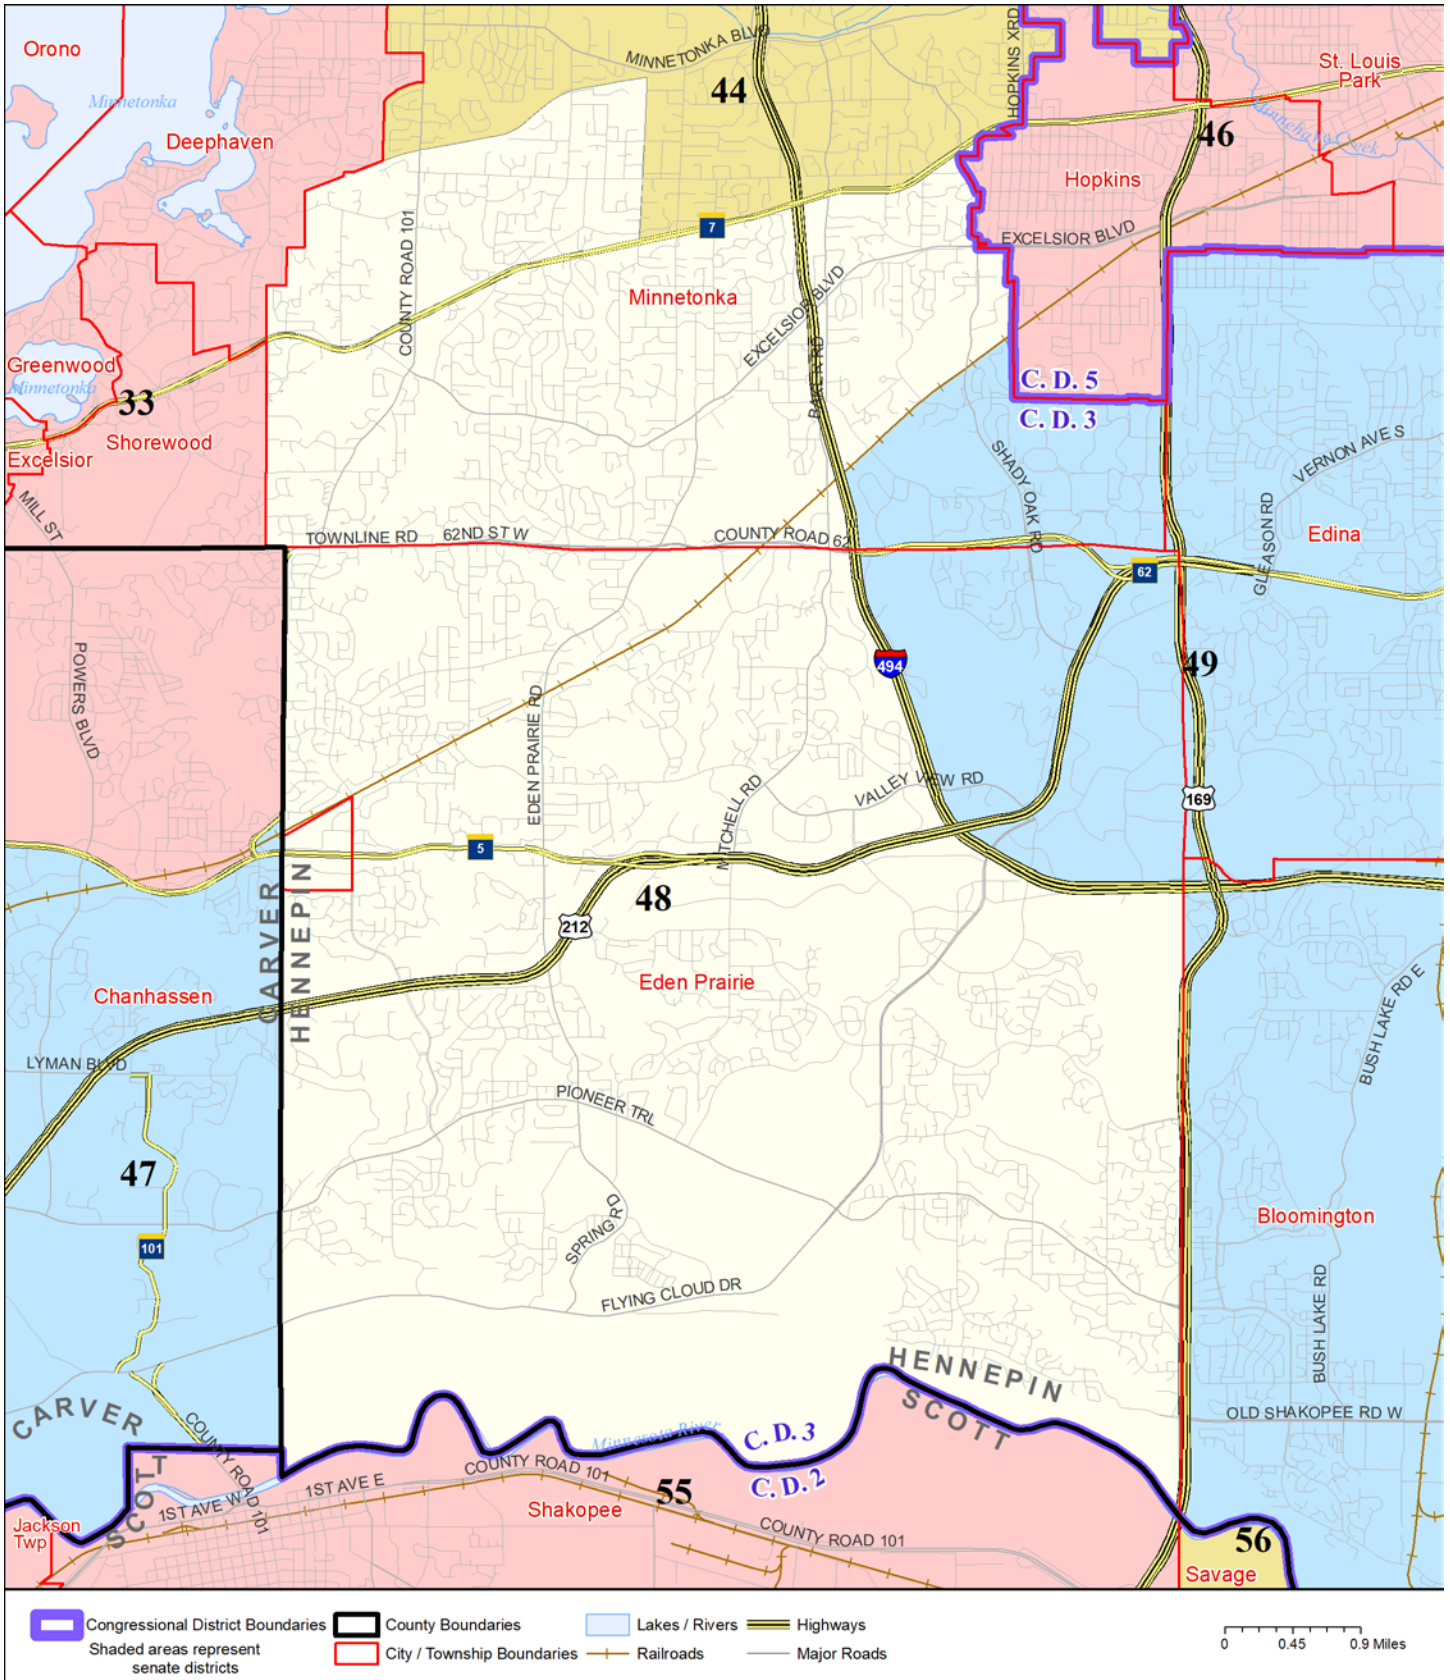

Senate District 48

Published by Office of the Minnesota Secretary of State, Elections Division. Current as of December 2019. Look up districts & polling places at <https://pollfinder.sos.state.mn.us>

About this map

This map shows the Congressional and Legislative Districts ordered by the Special Redistricting Panel in the matter of *Hippert, et al. v. Ritchie, et al*, No. A11-152, on February 21, 2012, as corrected under *Minnesota Statutes* 2.91, subd. 2 or adjusted under *Minnesota Statutes* 204B.146, subd. 3. Derived from precinct boundaries that are maintained by the Secretary of State and available for download at the [Minnesota Geospatial Commons](https://gisdata.mn.gov) (<https://gisdata.mn.gov>). Road data is from Mn/DOT and U.S. Census (Statewide) and NCompass (Metro). Rail data is from Mn/DOT. Water data is from MN DNR.

District Description

Territory of Minnesota Senate District 48:

- This area in Hennepin County:
 - These precincts in Chanhassen:
 - CHANHASSEN P-01
 - These precincts in Eden Prairie:
 - EDEN PRAIRIE P-01
 - EDEN PRAIRIE P-02
 - EDEN PRAIRIE P-03
 - EDEN PRAIRIE P-04
 - EDEN PRAIRIE P-05
 - EDEN PRAIRIE P-06
 - EDEN PRAIRIE P-07
 - EDEN PRAIRIE P-09
 - EDEN PRAIRIE P-10
 - EDEN PRAIRIE P-11
 - EDEN PRAIRIE P-12
 - EDEN PRAIRIE P-13
 - EDEN PRAIRIE P-14
 - EDEN PRAIRIE P-15
 - EDEN PRAIRIE P-16
 - EDEN PRAIRIE P-17
 - EDEN PRAIRIE P-18
 - EDEN PRAIRIE P-19A
 - EDEN PRAIRIE P-19B
 - These precincts in Minnetonka:
 - MINNETONKA W-1 P-A
 - MINNETONKA W-1 P-D
 - MINNETONKA W-3 P-F
 - MINNETONKA W-4 P-A
 - MINNETONKA W-4 P-B
 - MINNETONKA W-4 P-C
 - MINNETONKA W-4 P-D
 - MINNETONKA W-4 P-E
 - MINNETONKA W-4 P-F